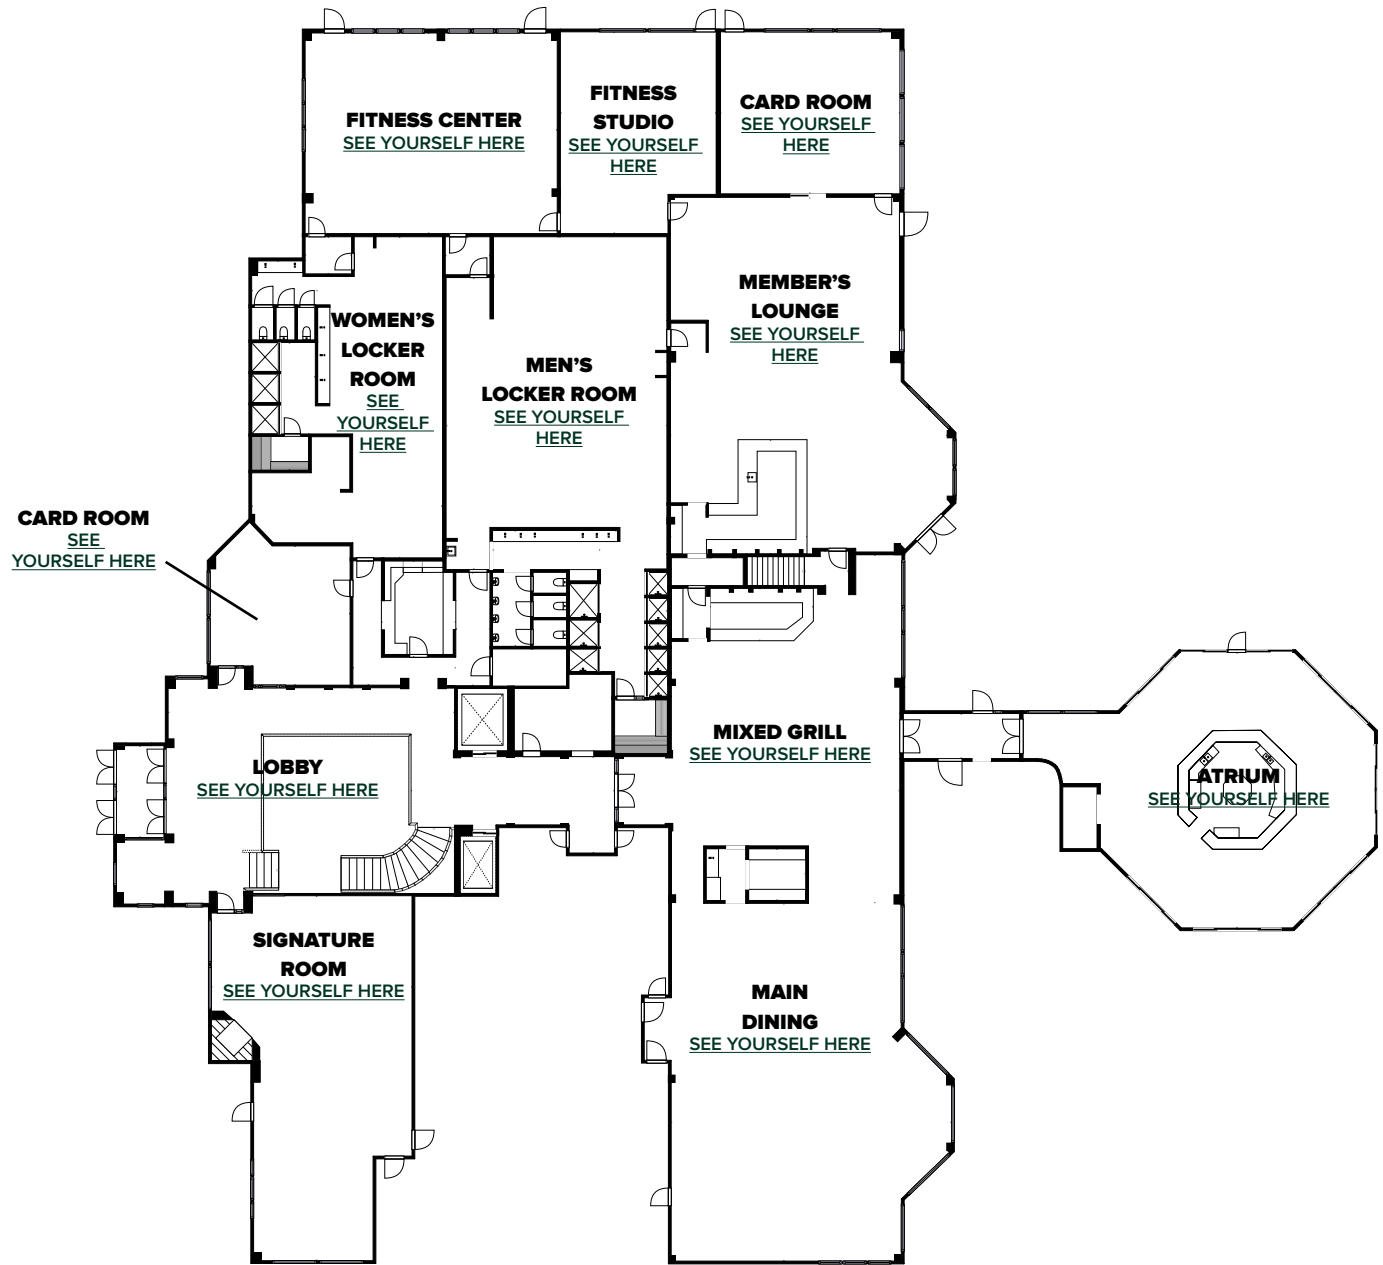

GROSS INTERNAL AREA

FLOOR 1: 24406 sq. ft, 2268 m²

FLOOR 2: 6804 sq. ft, 632 m²

TOTAL: 31210 sq. ft, 2900 m²

SIZES AND DIMENSIONS ARE APPROXIMATE, ACTUAL MAY VARY.

EVENT SPACE

Signature of Solon's elegant event and banquet spaces are easy to access and navigate, and accommodate intimate gatherings to large events. Mix and match event spaces for ideal fit and function.

ARCIS GOLF

EVENT SPACE CAPACITIES FLOOR 1

SIGNATURE ROOM

- Banquet: 60
- Reception: 80
- Theatre/Ceremony: 60
- Conference Style: 36
- Classroom: 36
- U-Shape: 30

signatureofsoloncc.com

CLUB ADDRESS

39000 SIGNATURE DR.
SOLON, OH 44139