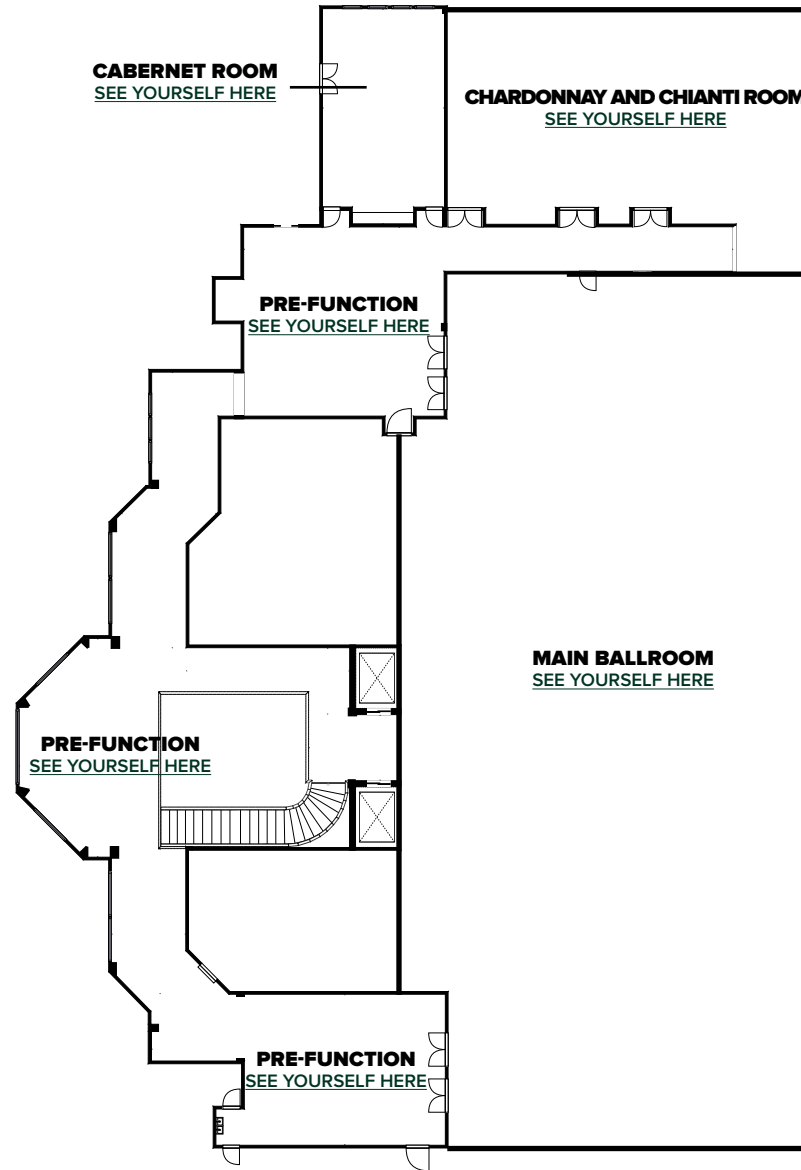

GROSS INTERNAL AREA

FLOOR 1: 24406 sq. ft, 2268 m²

FLOOR 2: 6804 sq. ft, 632 m²

TOTAL: 31210 sq. ft, 2900 m²

SIZES AND DIMENSIONS ARE APPROXIMATE, ACTUAL MAY VARY.

EVENT SPACE

Signature of Solon's elegant event and banquet spaces are easy to access and navigate, and accommodate intimate gatherings to large events. Mix and match event spaces for ideal fit and function.

ARCIS GOLF

EVENT SPACE CAPACITIES FLOOR 1

SIGNATURE ROOM

- Banquet: 60
- Reception: 80
- Theatre/Ceremony: 60
- Conference Style: 36
- Classroom: 36
- U-Shape: 30

signatureofsoloncc.com

CLUB ADDRESS

39000 SIGNATURE DR.
SOLON, OH 44139

PHONE

(440) 498-8888

RECEIVE MORE INFORMATION

[CLICK HERE](#)

ARCIS GOLF

EVENT SPACE CAPACITIES FLOOR 2

CABERNET ROOM

Banquet: N/A
Reception: N/A
Theatre/Ceremony: N/A
Conference Style: 20
Classroom: 20
U-Shape: 20

CHARDONNAY AND CHIANTI ROOM

Banquet: N/A
Reception: N/A
Theatre/Ceremony:
Conference Style:
Classroom: N/A
U-Shape: N/A

MAIN BALLROOM

Banquet: 400
Reception: 500
Theatre/Ceremony: 600
Conference Style: 300
Classroom: 300
U-Shape: N/A